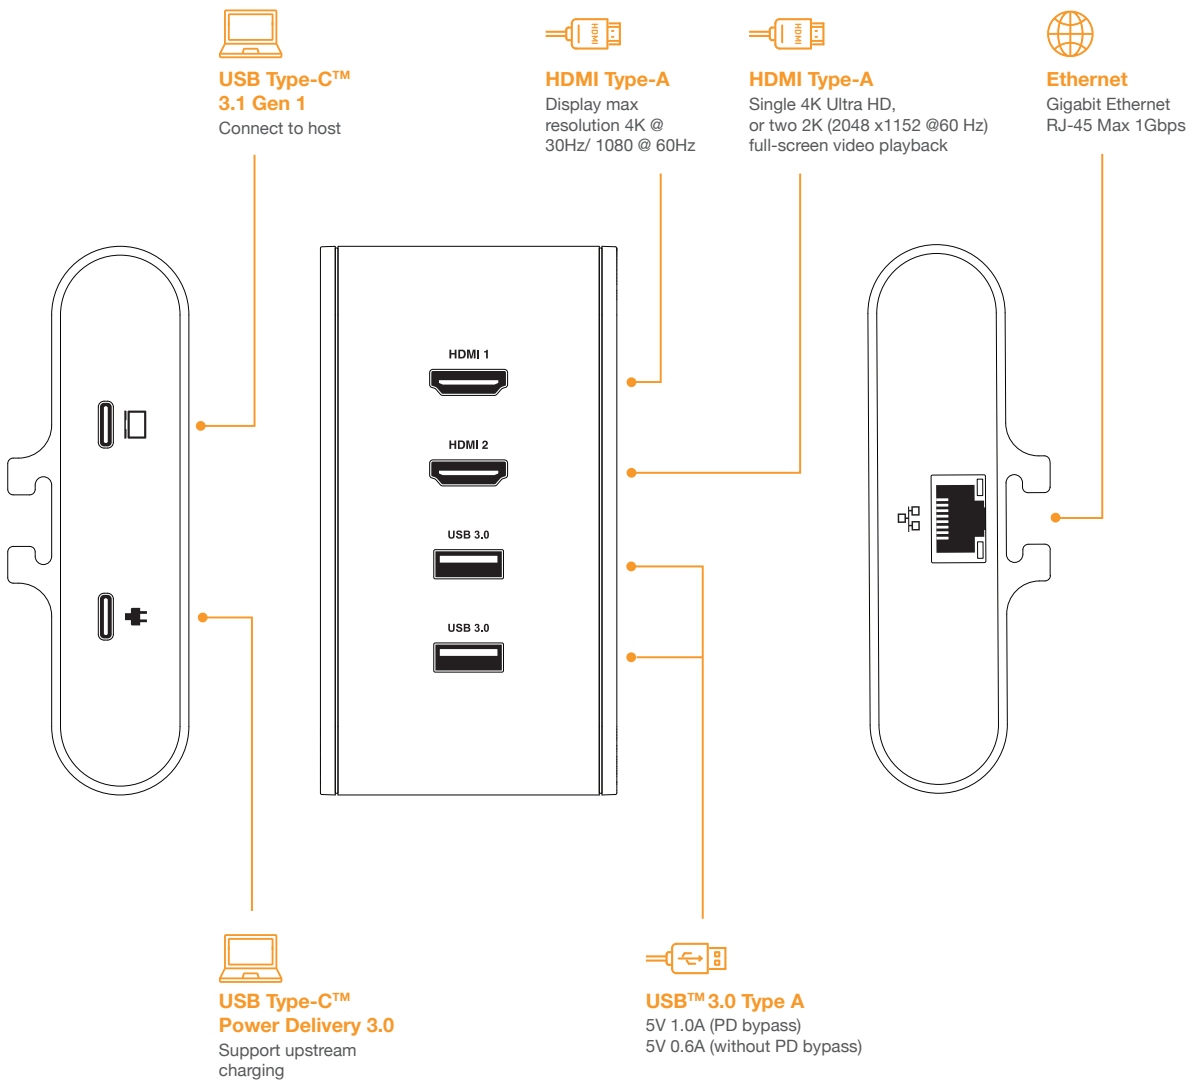

Product Overview

*Important: Only use USB-C cable provided with unit, other cables may void product warranty